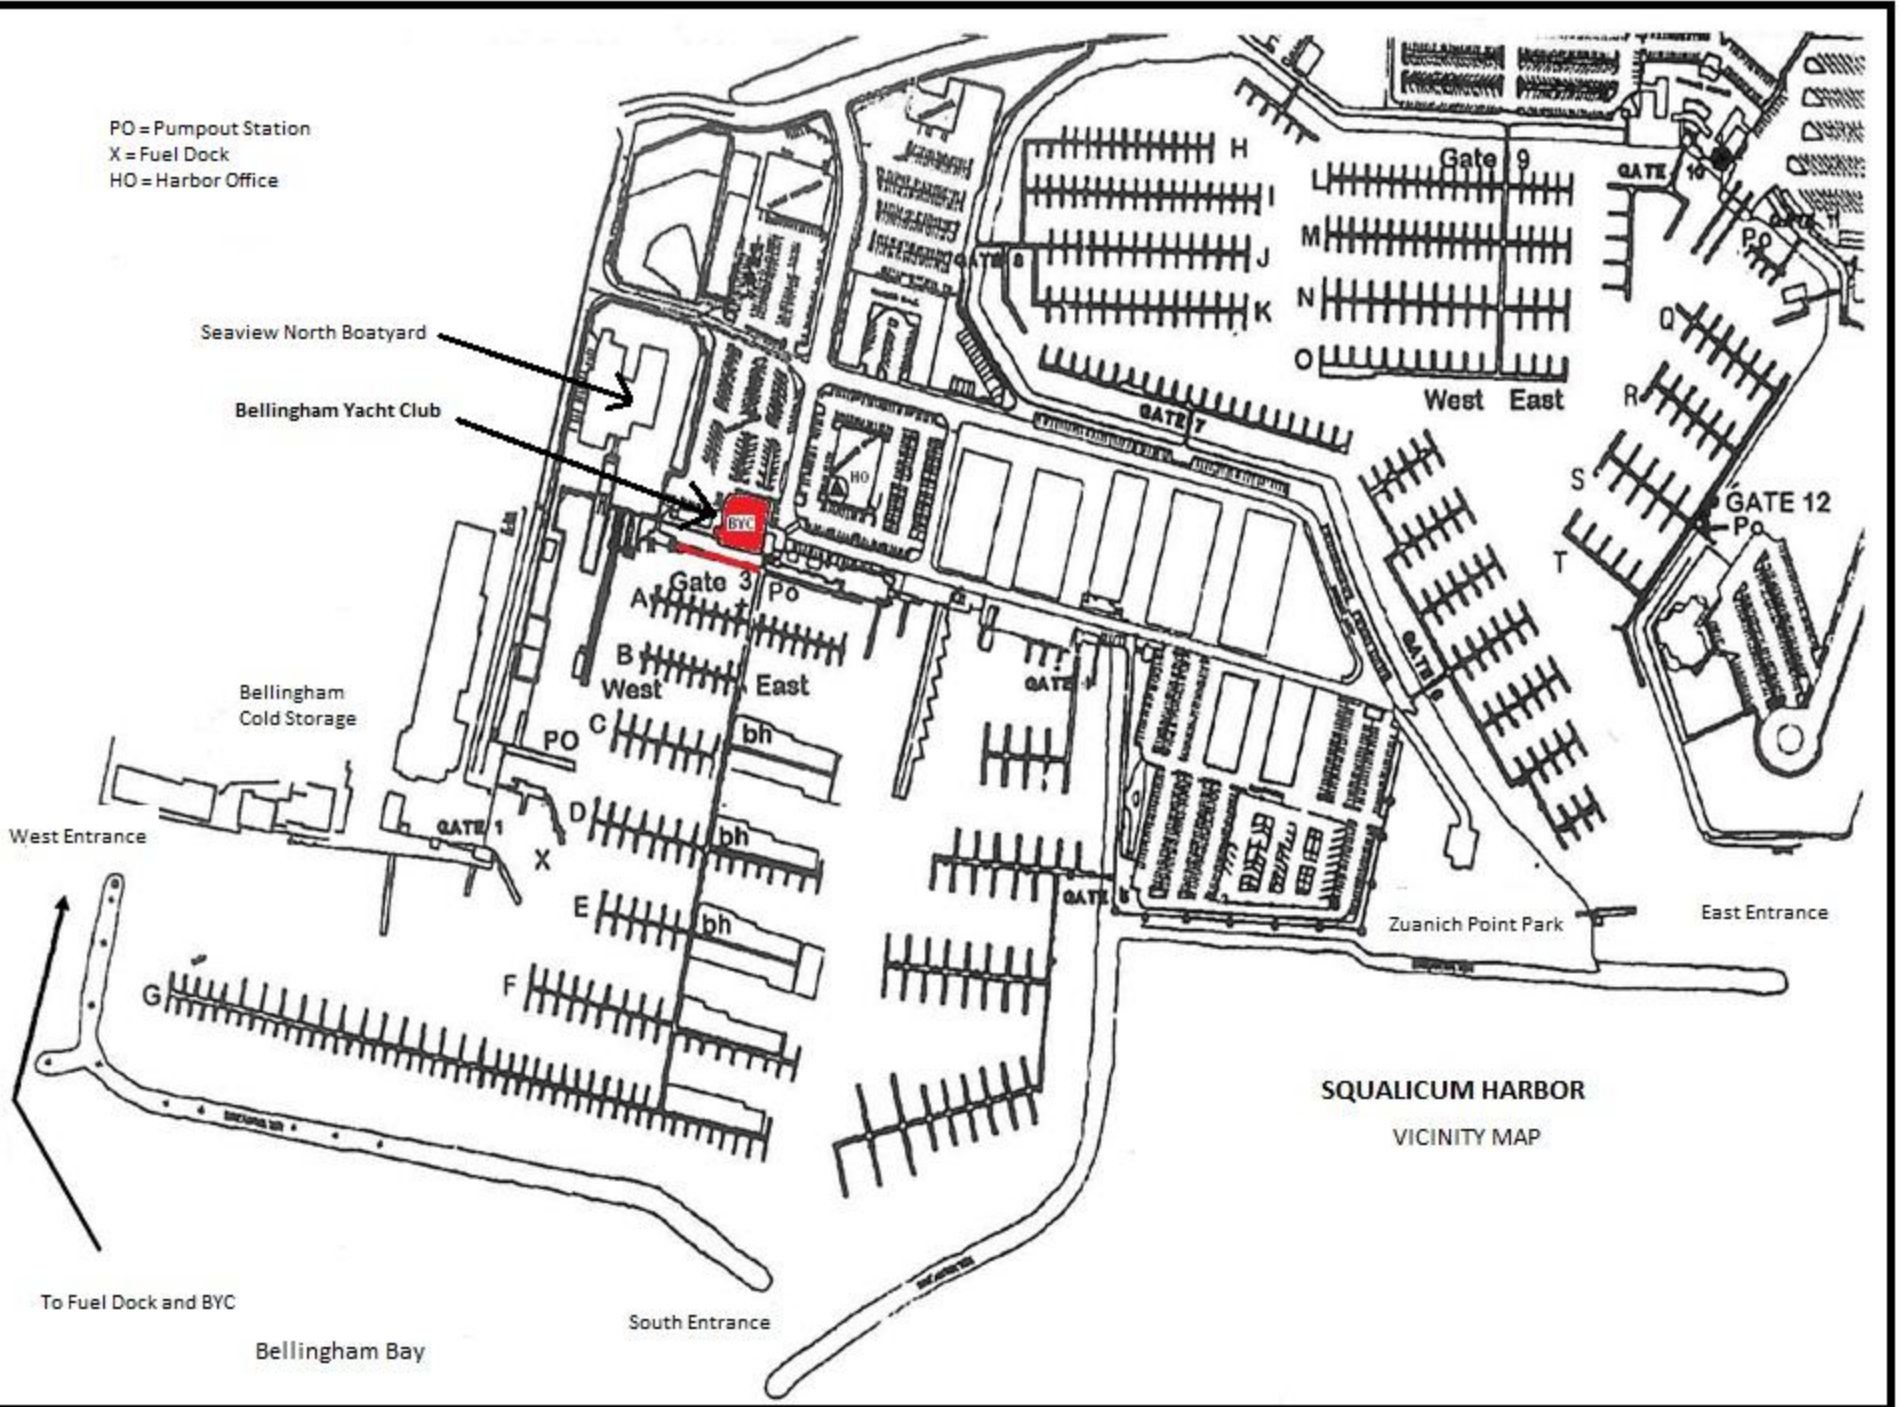

PO = Pumpout Station
X = Fuel Dock
HO = Harbor Office

Seaview North Boatyard

Bellingham Yacht Club

Bellingham Cold Storage

West Entrance

To Fuel Dock and BYC

Bellingham Bay

South Entrance

SQUALICUM HARBOR

VICINITY MAP